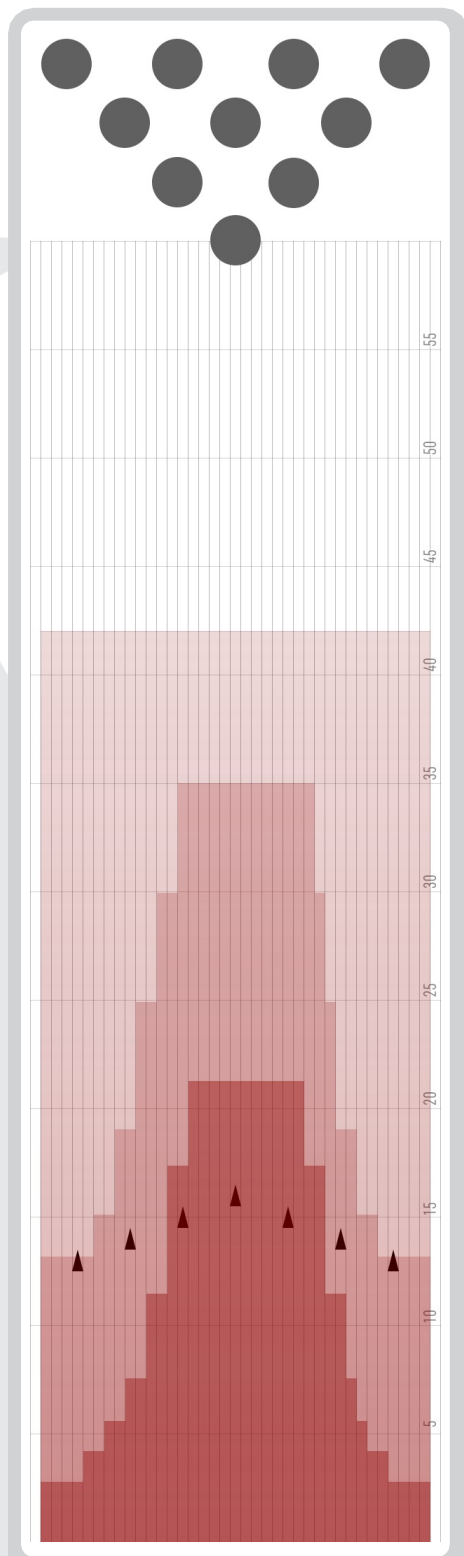

ΠΡΟΚΡΙΜΑΤΙΚΑ ΠΑΝΕΛΛΗΝΙΟΥ ΠΡΩΤΑΘΛΗΜΑΤΟΣ ΑΝΔΡΩΝ 2021-2022

DISTANCE:	42 FEET	VOLUME:	23.64 mL
RATIO:	3.94	FORWARD:	11.68 mL
DROP BRUSH:	42 FEET	REVERSE:	11.96 mL
TANKS:	Kegel	PUMP:	40μL

FORWARD LOADS DATA

#	START	STOP	LOADS	MICS	SPEED	BUFF	TANK	DISTANCE	T.OIL
1	2L	2R	3	40	10	3	A - Kegel	0 → 3	4,440
2	6L	6R	1	40	10	3	A - Kegel	3 → 4	1,160
3	8L	8R	1	40	10	3	A - Kegel	4 → 6	1,000
4	10L	9R	1	40	14	3	A - Kegel	6 → 8	880
5	12L	10R	2	40	14	3	A - Kegel	8 → 11	1,520
6	14L	12R	3	40	14	3	A - Kegel	11 → 17	1,800
7	16L	14R	2	40	14	3	A - Kegel	17 → 21	880
8	2L	2R	0	40	18	3	A - Kegel	21 → 27	0
9	2L	2R	0	40	22	3	A - Kegel	27 → 34	0
10	2L	2R	0	40	26	3	A - Kegel	34 → 42	0

REVERSE LOADS DATA

#	START	STOP	LOADS	MICS	SPEED	BUFF	TANK	DISTANCE	T.OIL
1	2L	2R	0	40	30	3	A - Kegel	42 → 35	0
2	15L	13R	2	40	18	3	A - Kegel	35 → 30	1,040
3	13L	12R	2	40	18	3	A - Kegel	30 → 25	1,280
4	11L	11R	3	40	14	3	A - Kegel	25 → 19	2,280
5	9L	9R	2	40	14	3	A - Kegel	19 → 15	1,840
6	7L	7R	1	40	14	3	A - Kegel	15 → 13	1,080
7	2L	2R	3	40	10	3	A - Kegel	13 → 9	4,440
8	2L	2R	0	40	10	3	A - Kegel	9 → 0	0

KEGEL SMART APP

VISIT PATTERNLIBRARY.KEGEL.NET

SCAN QR CODE TO SHARE AND DOWNLOAD THIS PATTERN